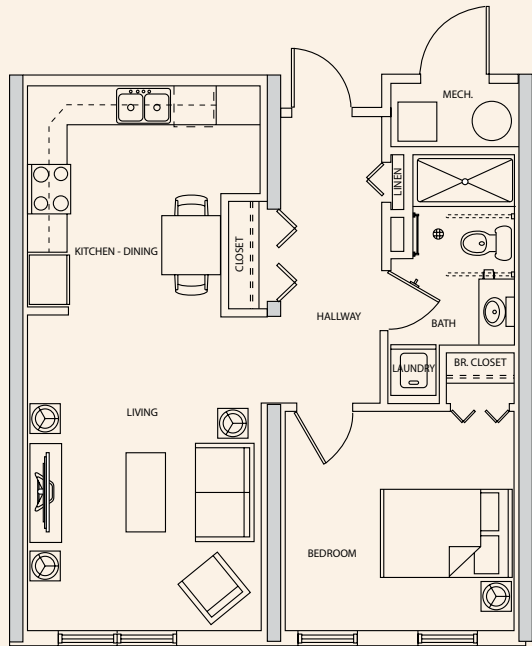

Two Bedroom, 1.5 Bath w/Balcony

1016 sq. ft.

\$1300/month

(Sold out in phase 1, Waitlist for phase 2)

*Future ADA Options Available

Live Your Best Life!

One Bedroom, One Bath
596 sq. ft. - \$962/month

Sold out in phase 1, Waitlist for phase 2)

650 sq. ft. - \$1040/month

Sold out in phase 1, Waitlist for phase 2)

One Bedroom, One Bath
685 sq. ft.

\$1040/month

Sold out in phase 1, Waitlist for phase 2)

***ADA Hearing/Vision Options Available**

One Bedroom, One Bath w/Balcony
730 sq. ft.