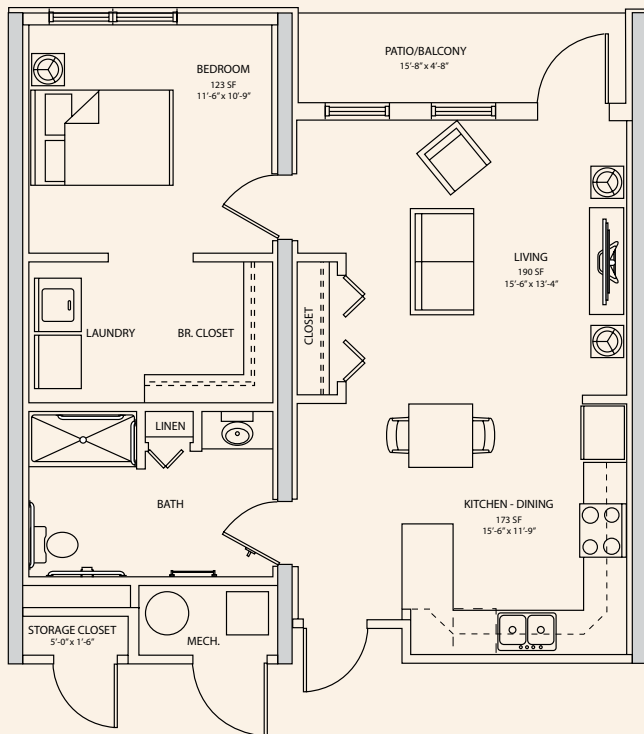

Two Bedroom, 1.5 Bath w/Balcony

1016 sq. ft.

\$1300/month

(Sold out in phase 1, Waitlist for phase 2)

*Future ADA Options Available

Live Your Best Life!

One Bedroom, One Bath
596 sq. ft. - \$962/month

Sold out in phase 1, Waitlist for phase 2)

650 sq. ft. - \$1040/month

Sold out in phase 1, Waitlist for phase 2)

One Bedroom, One Bath
685 sq. ft.

\$1040/month

Sold out in phase 1, Waitlist for phase 2)

***ADA Hearing/Vision Options Available**

One Bedroom, One Bath w/Balcony
730 sq. ft.