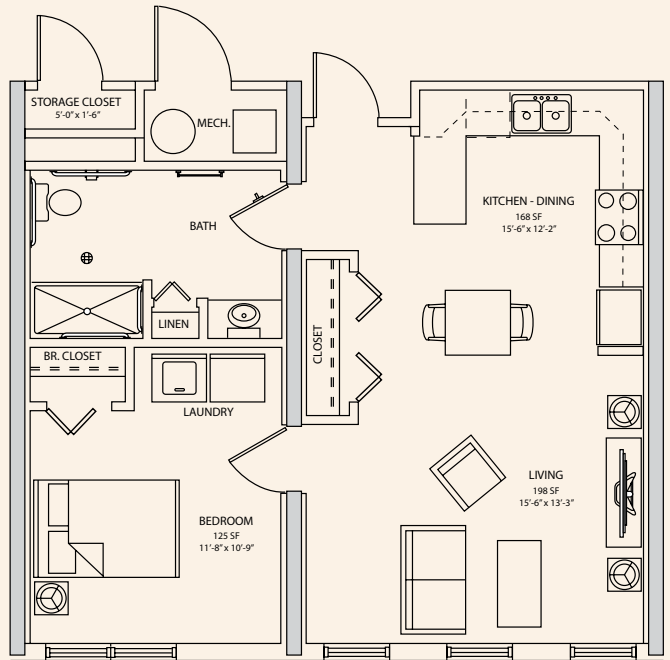

Two Bedroom, 1.5 Bath w/Balcony

1016 sq. ft.

\$1300/month

(Sold out in phase 1, Waitlist for phase 2)

*Future ADA Options Available

Live Your Best Life!

One Bedroom, One Bath
596 sq. ft. - \$962/month

Sold out in phase 1, Waitlist for phase 2)

650 sq. ft. - \$1040/month

Sold out in phase 1, Waitlist for phase 2)

One Bedroom, One Bath
685 sq. ft.

\$1040/month

Sold out in phase 1, Waitlist for phase 2)

***ADA Hearing/Vision Options Available**

One Bedroom, One Bath w/Balcony
730 sq. ft.