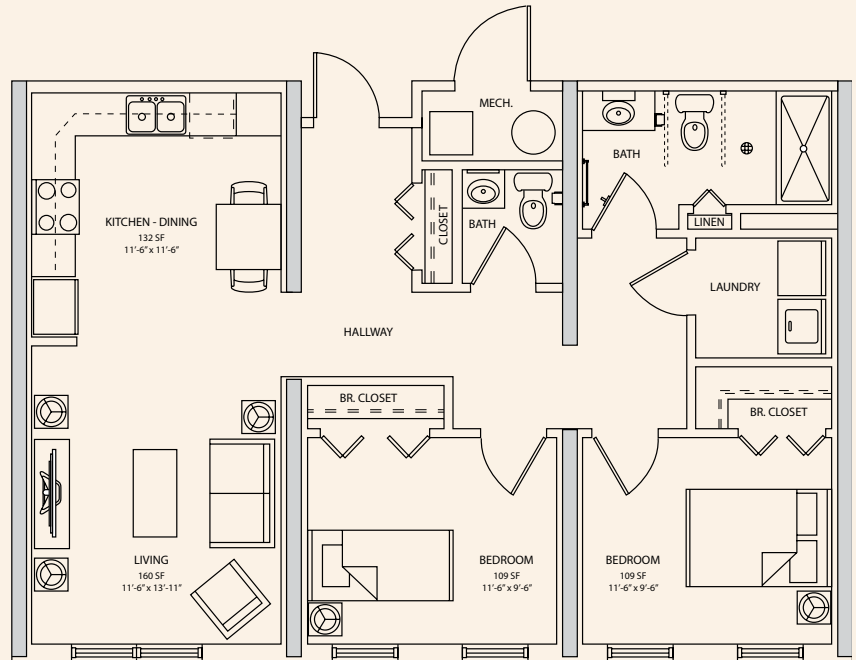

18360 Conneaut Lake Road
Meadville, PA 16335
(814) 332-9009
www.vernonsquareapartments.com

Convenient Living for Active Seniors. Come Home &

Apartment features and inclusions:

- The monthly rent includes: gas, water, electric, sewage and refuse
- Phone, cable, and internet are optional and additional
- Free use of pool, fitness center, dog park and all common areas
- Free WiFi in common areas
- Kitchens include: Electric stove, refrigerator, dishwasher, garbage disposal, microwave, and under cabinet lighting
- Full capacity washer and dryer
- Full bath with walk-in shower
- Carpet in living and bedrooms
- Vinyl tile in kitchen, bath, and laundry
- Overhead lighting
- Units with balcony or patio
- Units with walk in closet
- Individually controlled heating and air conditioning
- Storage unit