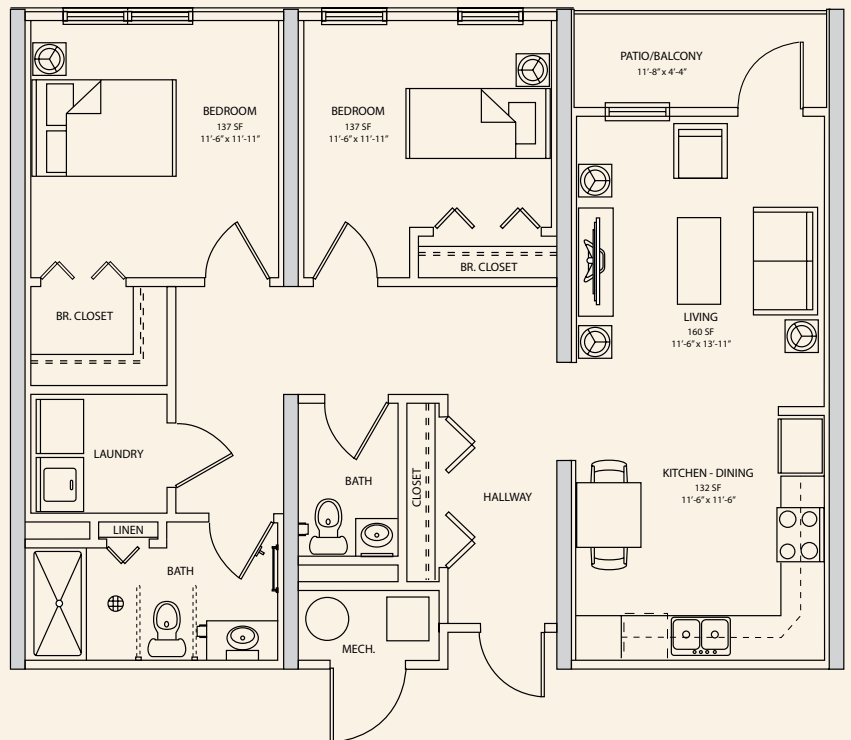

Two Bedroom, 1.5 Bath

917 sq. ft.

\$1248/month

(Sold out in phase 1, Waitlist for phase 2)

Community features and inclusions:

- Free outdoor parking space
- Heated pool, locker rooms, and fitness center
- Common space for socializing
- WiFi in common areas
- Outdoor courtyard
- Dog park
- Public bathrooms
- Indoor mail room
- On-site Crawford Area Transportation Authority (CATA) stop
- Building maintenance
- Landscaped grounds include lawn care and snow removal
- Apartment Manager
- Elevators
- Secure keyfob access
- Multiple entry points
- Security cameras
- Sprinkler and smoke detection systems
- Smoke free complex
- Pet friendly

Two Bedroom, 1.5 Bath w/Balcony

1016 sq. ft.

\$1300/month

(Sold out in phase 1, Waitlist for phase 2)

*Future ADA Options Available

Live Your Best Life!

One Bedroom, One Bath
596 sq. ft. - \$962/month

Sold out in phase 1, Waitlist for phase 2)

650 sq. ft. - \$1040/month

Sold out in phase 1, Waitlist for phase 2)

One Bedroom, One Bath
685 sq. ft.

\$1040/month

Sold out in phase 1, Waitlist for phase 2)

***ADA Hearing/Vision Options Available**

One Bedroom, One Bath w/Balcony
730 sq. ft.